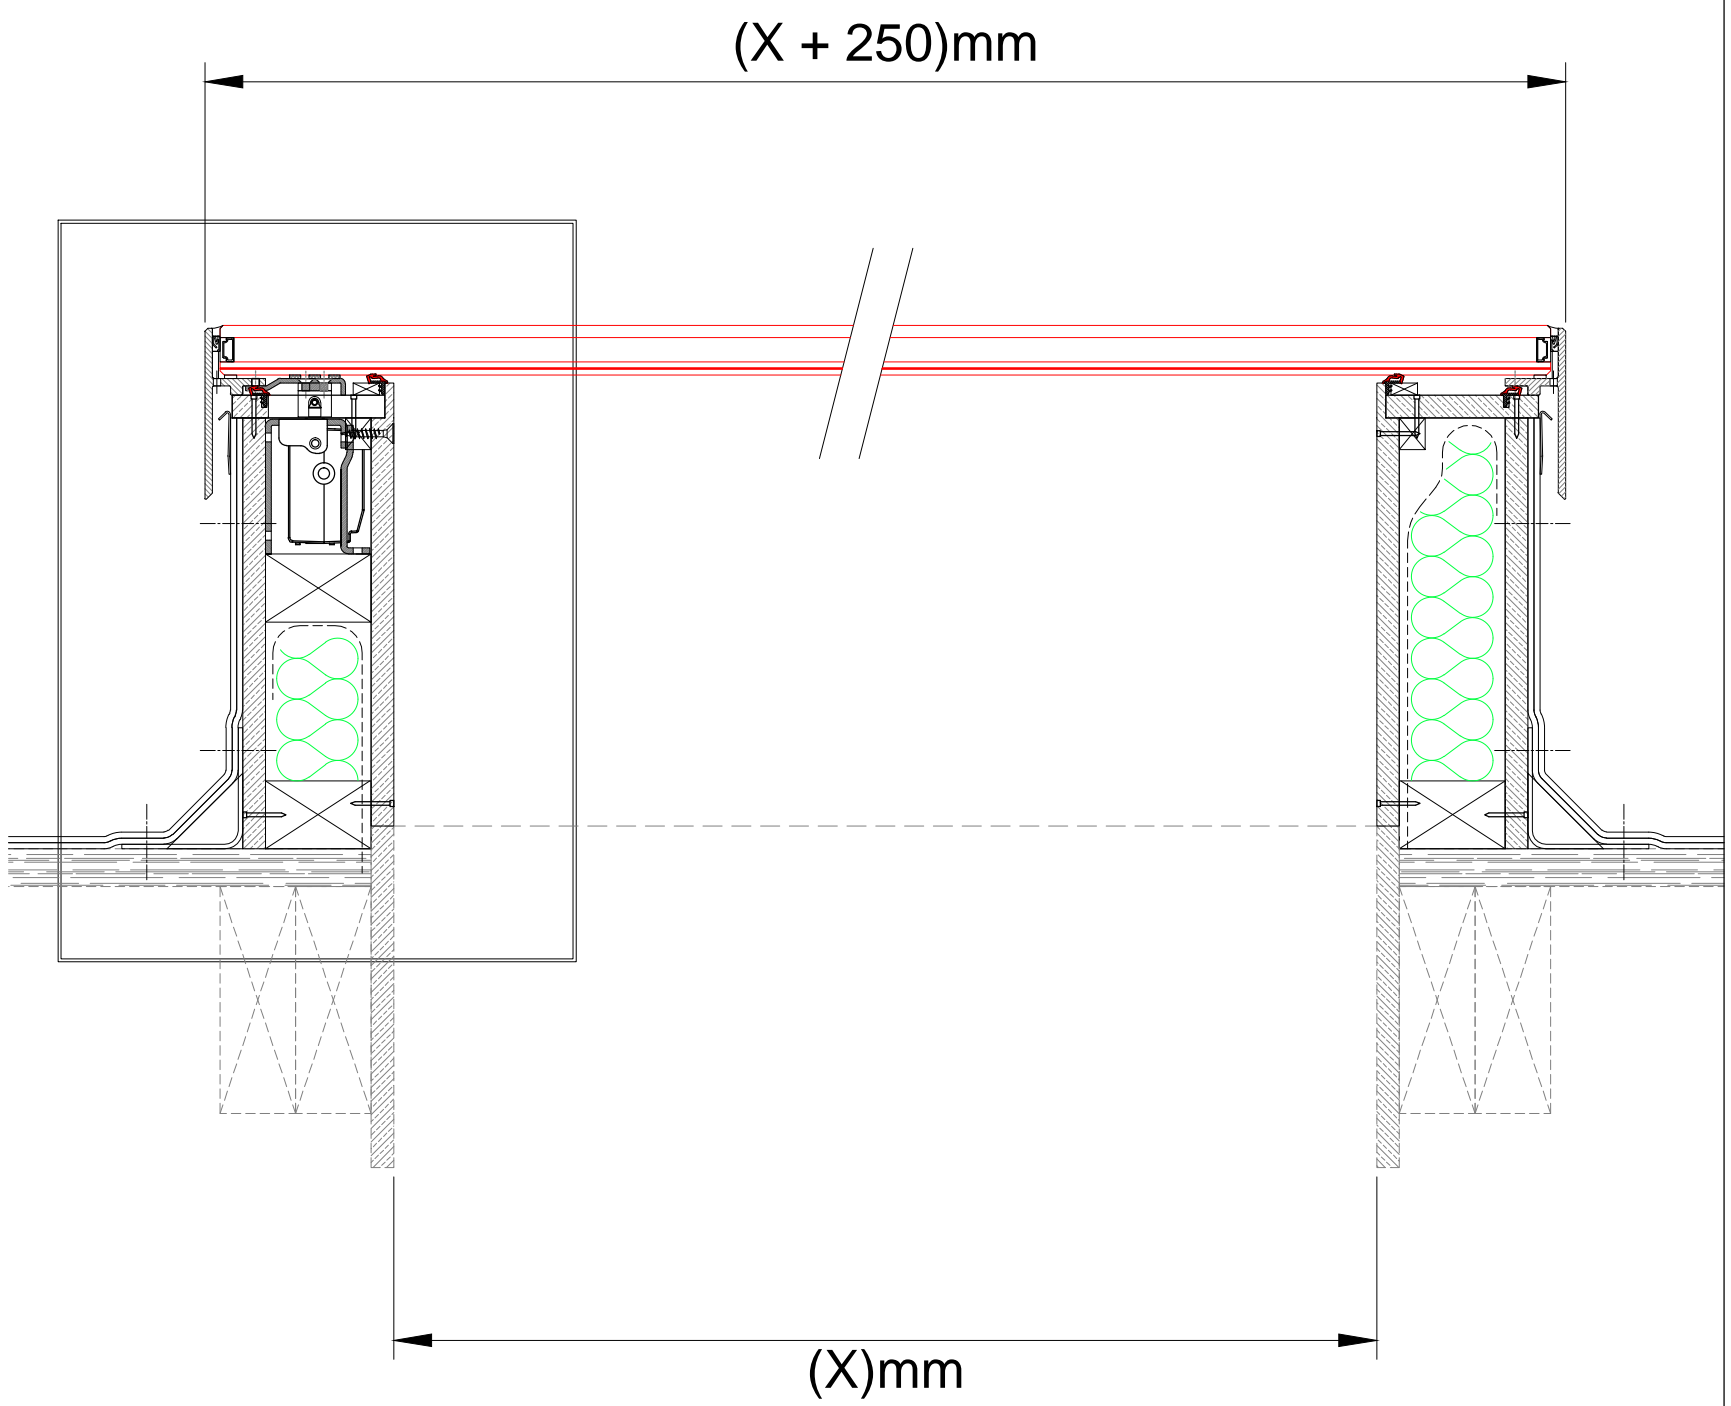

SCALE 1:2 @ A3

SCALE 1:5 @ A3

VELUX Company Ltd.
 Woodside Way
 Glenrothes
 Fife
 Scotland
 KY7 4ND
 Telephone:
 +44 (0) 1592 778 246

Single unit with opening (with 300mm upstand)